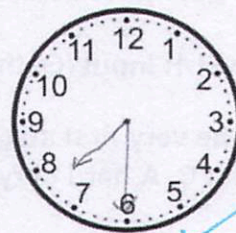

Week 32 Homework

Telling Time To The Half Hour

Directions: Draw the hands on the clock to the hour.

Name American egg _____ Date _____

4:30

1:00

3:30

5:30

12:00

7:30

10:30

4:30

5:00