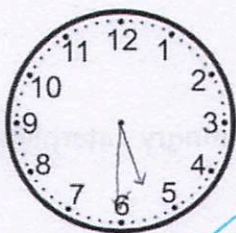

Week 32 Homework

Telling Time To The Half Hour

Directions: Draw the hands on the clock to the hour.

Name  American egg _____ Date _____

4:30

1:00

3:30

5:30

12:00

7:30

10:30

4:30

5:00